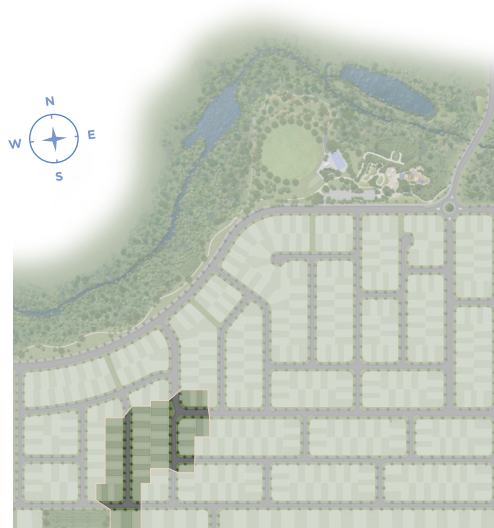

PEBBLE CREEK

SOUTH MACLEAN

0480 258 688 | sales@LivePebbleCreek.com.au | LivePebbleCreek.com.au

ORCHARD
Property Group

Stage 9

It's time to join the growing Pebble Creek community and build your new home in a place that's going places.

Stage 9 at Pebble Creek offers an array of homesites ranging from 294sqm to 729sqm, perfect for families of all sizes and requirements.

Located on the southern border of Pebble Creek, this latest release is a short stroll from Pebble Creek Parklands and all of its amenities including barbecue facilities, off-leash dog park, Adventure Bike Track, oval, multi-use court and more.

Take the next step today and join the growing Pebble Creek community.