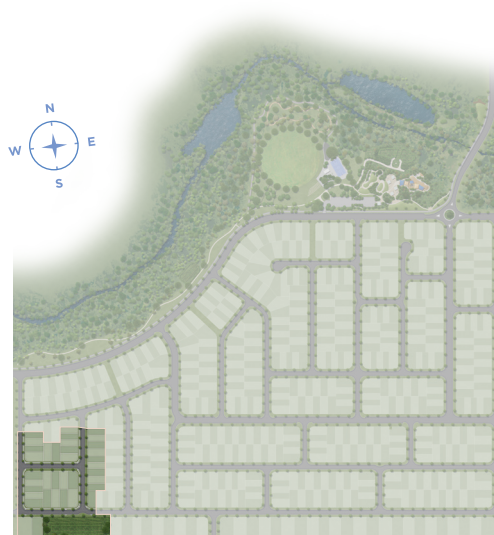

Stage 8

PEBBLE CREEK

SOUTH MACLEAN

0480 258 688 | sales@LivePebbleCreek.com.au | LivePebbleCreek.com.au

ORCHARD
Property Group

Stage 8

It's time to join the growing Pebble Creek community and build your new home in a place that's going places.

Stage 8 offers homesites ranging from 315sqm to 948sqm and is positioned on the southern fringe of the Pebble Creek community.

Located a few minutes' walk from Pebble Creek Parklands' newest features, including the off-leash dog park, Adventure Bike Track, oval and multi-use court designed to give you the space and opportunity to live your best life.

Join the growing community and make Pebble Creek home.

This plan is for marketing purposes only and is correct at the time of publication.
Please refer to the relevant disclosure plans and survey plans for further information.