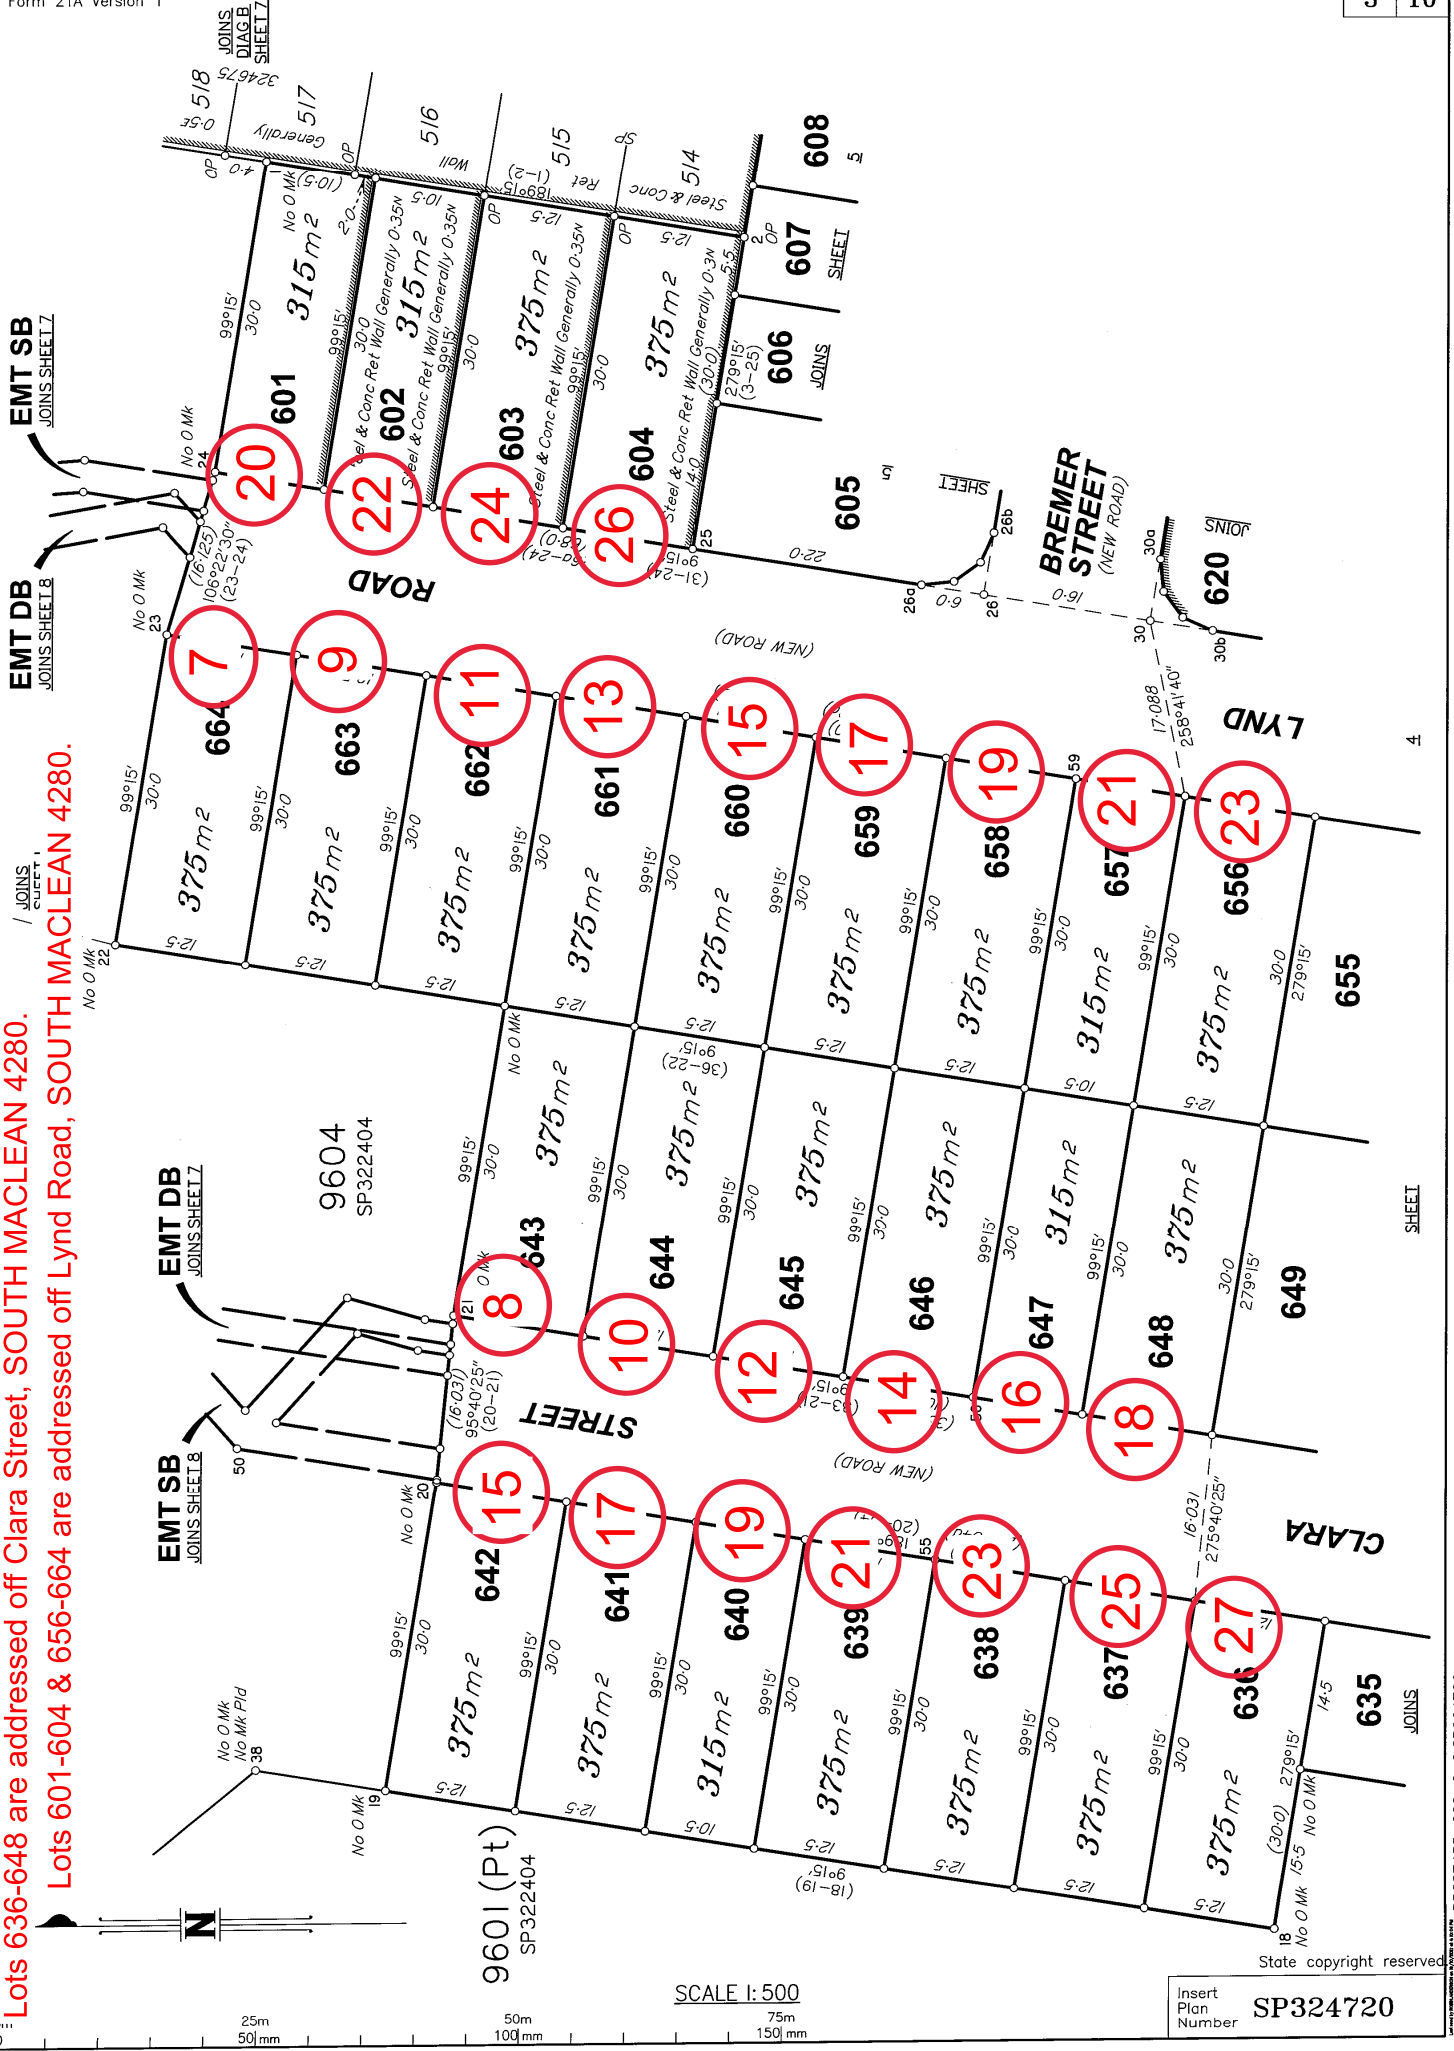

Lots 636-648 are addressed off Clara Street, SOUTH MACLEAN 4280.
Lots 601-604 & 656-664 are addressed off Lynd Road, SOUTH MACLEAN 4280.

Lots 649, 650, 635 are addressed off Clara Street, SOUTH MACLEAN 4280.

Alternate address for Lot 654
off Hann Street

SCALE 1:500

State copyright reserved

Insert Plan Number
SP324720

9601 (Pt)
SP322404

BRSS7455-006-2-6 SP324720

Lots 606-608, 611-620 are addressed off Bremer Street, SOUTH MACLEAN 4280.

Lots 621-623 & 605 are addressed off Lynd Road, SOUTH MACLEAN 4280.

Alternate address for Lot 609 off Bremer Street

Alternate address for Lot 605 off Lynd Road

Alternate address for Lot 620 off Lynd Road

Lots 609 & 610 are addressed off Herbert Street, SOUTH MACLEAN 4280.

Lot 624 is addressed off Hann Street, SOUTH MACLEAN 4280.

Alternate address for Lot 624 off Lynd Street

SCALE 1:500

State copyright reserved
Insert Plan Number SP324720