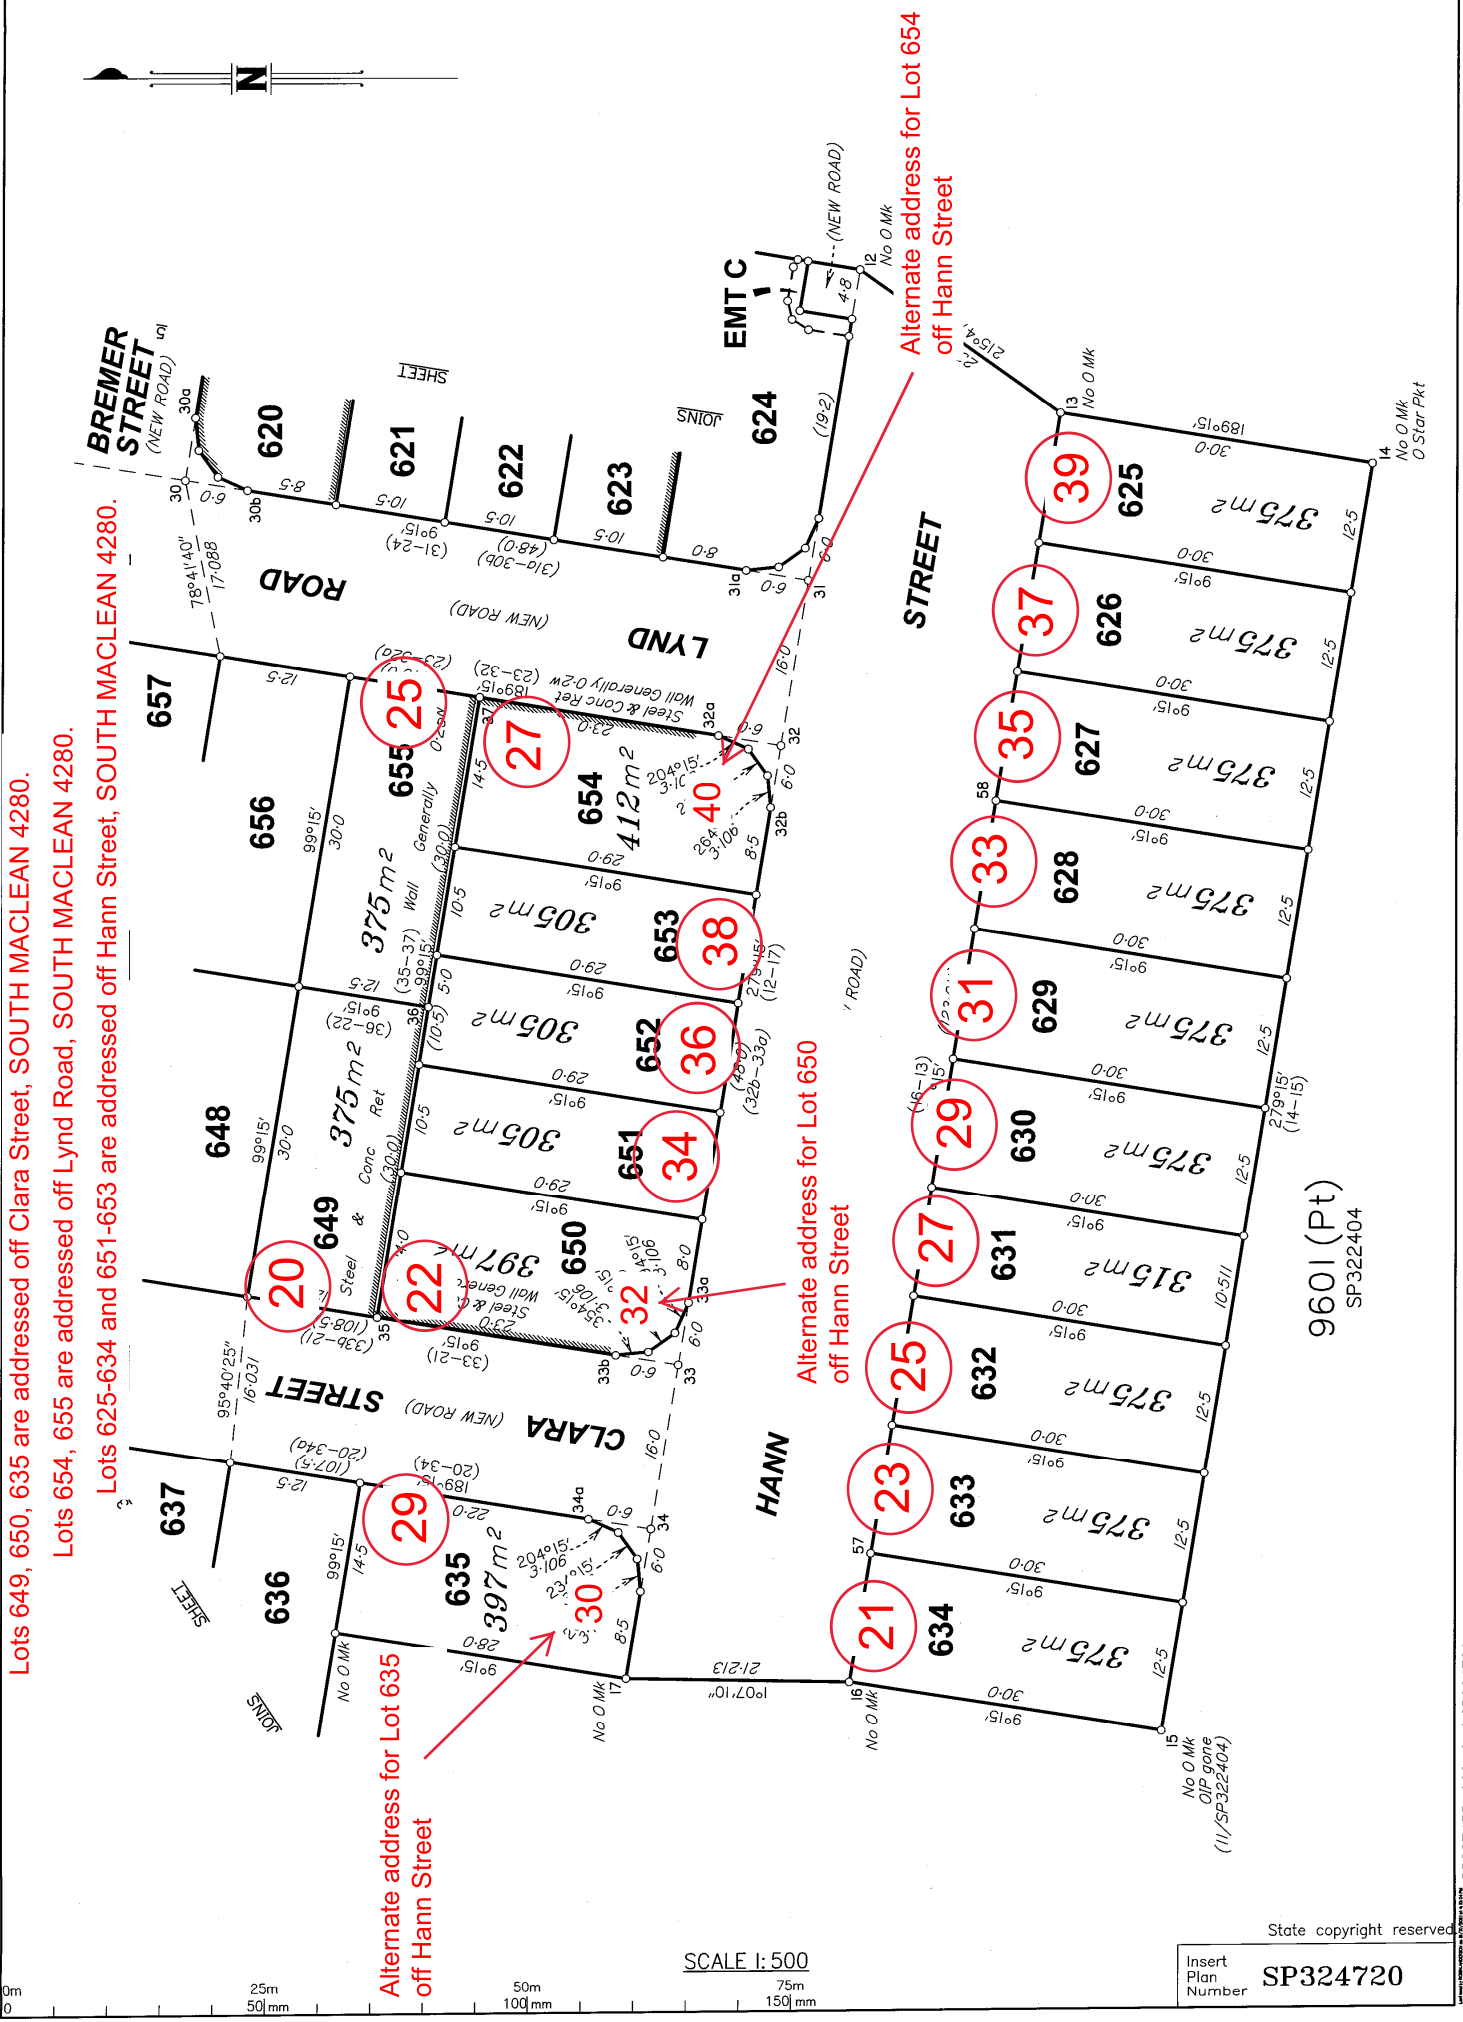

Lots 636-648 are addressed off Clara Street, SOUTH MACLEAN 4280.
Lots 601-604 & 656-664 are addressed off Lynd Road, SOUTH MACLEAN 4280.

Lots 649, 650, 635 are addressed off Clara Street, SOUTH MACLEAN 4280.

Lots 654, 655 are addressed off Lynd Road, SOUTH MACLEAN 4280.

Lots 625-634 and 651-653 are addressed off Hann Street, SOUTH MACLEAN 4280.

Alternate address for Lot 635
off Hann Street

Alternate address for Lot 650
off Hann Street

Alternate address for Lot 654
off Hann Street

SCALE 1:500

State copyright reserved

Insert Plan Number
SP324720

9601 (Pt)
SP322404

BRSS7455-006-2-6 SP324720

Lots 606-608, 611-620 are addressed off Bremer Street, SOUTH MACLEAN 4280.

Lots 621-623 & 605 are addressed off Lynd Road, SOUTH MACLEAN 4280.

Alternate address for Lot 609 off Bremer Street

Alternate address for Lot 605 off Lynd Road

Alternate address for Lot 620 off Lynd Road