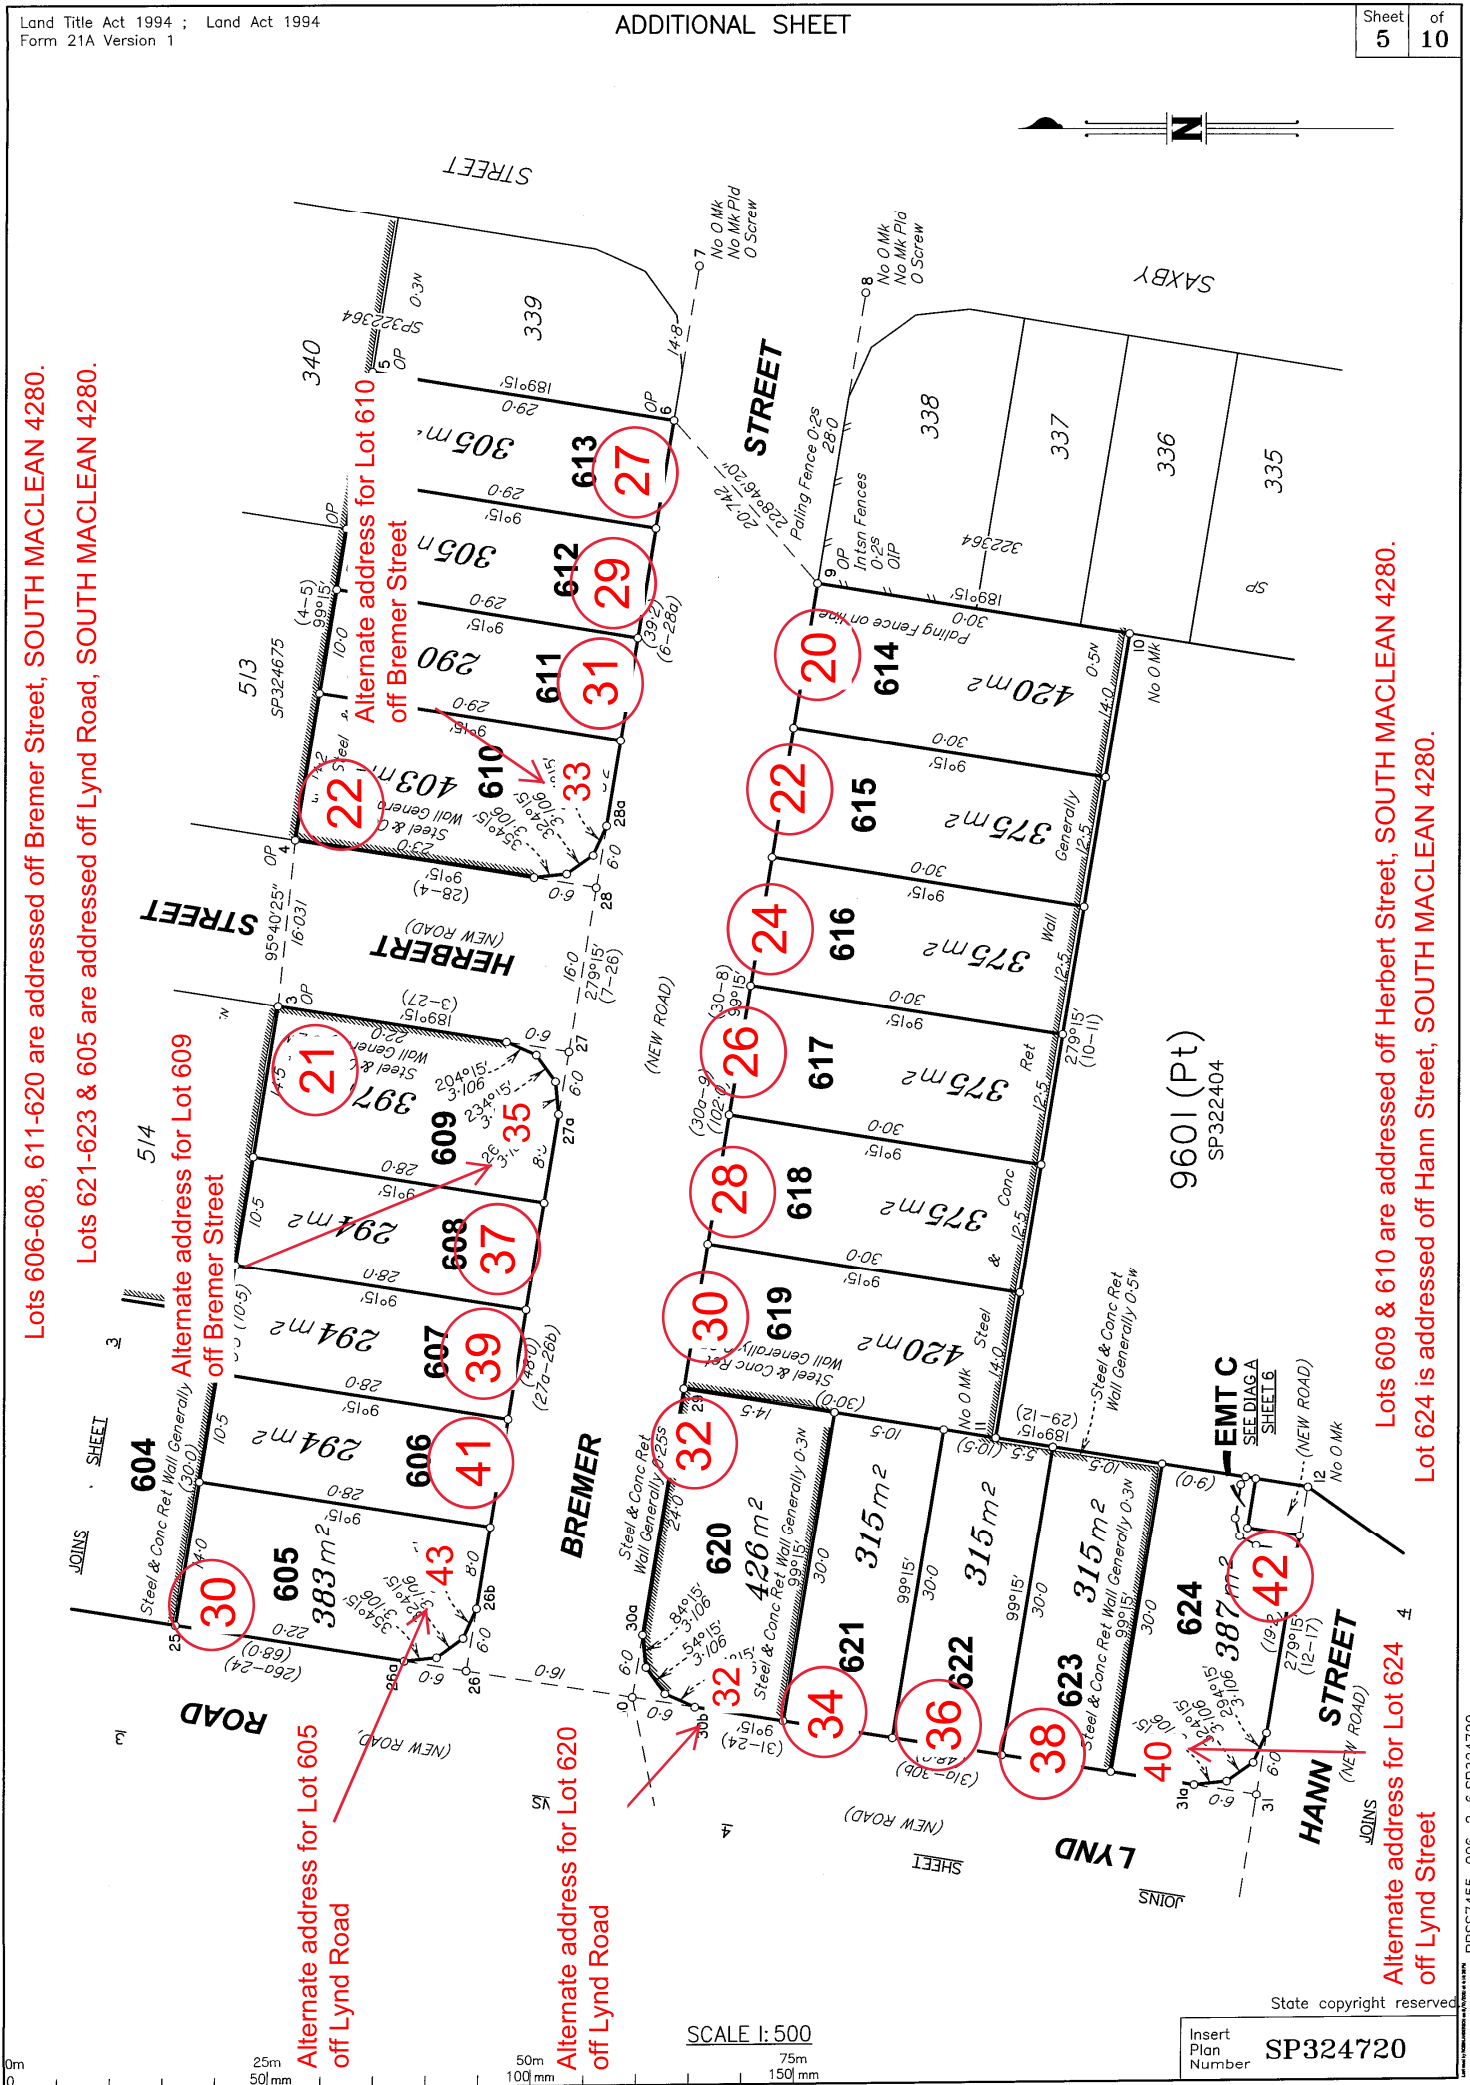

Lots 636-648 are addressed off Clara Street, SOUTH MACLEAN 4280.
Lots 601-604 & 656-664 are addressed off Lynd Road, SOUTH MACLEAN 4280.

Lots 649, 650, 635 are addressed off Clara Street, SOUTH MACLEAN 4280.

Alternate address for Lot 654
off Hann Street

SCALE 1:500

State copyright reserved

Insert Plan Number
SP324720

9601 (Pt)
SP322404

BRSS7455-006-2-6 SP324720

Lots 606-608, 611-620 are addressed off Bremer Street, SOUTH MACLEAN 4280.

Lots 621-623 & 605 are addressed off Lynd Road, SOUTH MACLEAN 4280.

Alternate address for Lot 609 off Bremer Street

Alternate address for Lot 605 off Lynd Road

Alternate address for Lot 620 off Lynd Road

Lots 609 & 610 are addressed off Herbert Street, SOUTH MACLEAN 4280.

Lot 624 is addressed off Hann Street, SOUTH MACLEAN 4280.

Alternate address for Lot 624 off Lynd Street

SCALE 1:500

State copyright reserved
Insert Plan Number SP324720