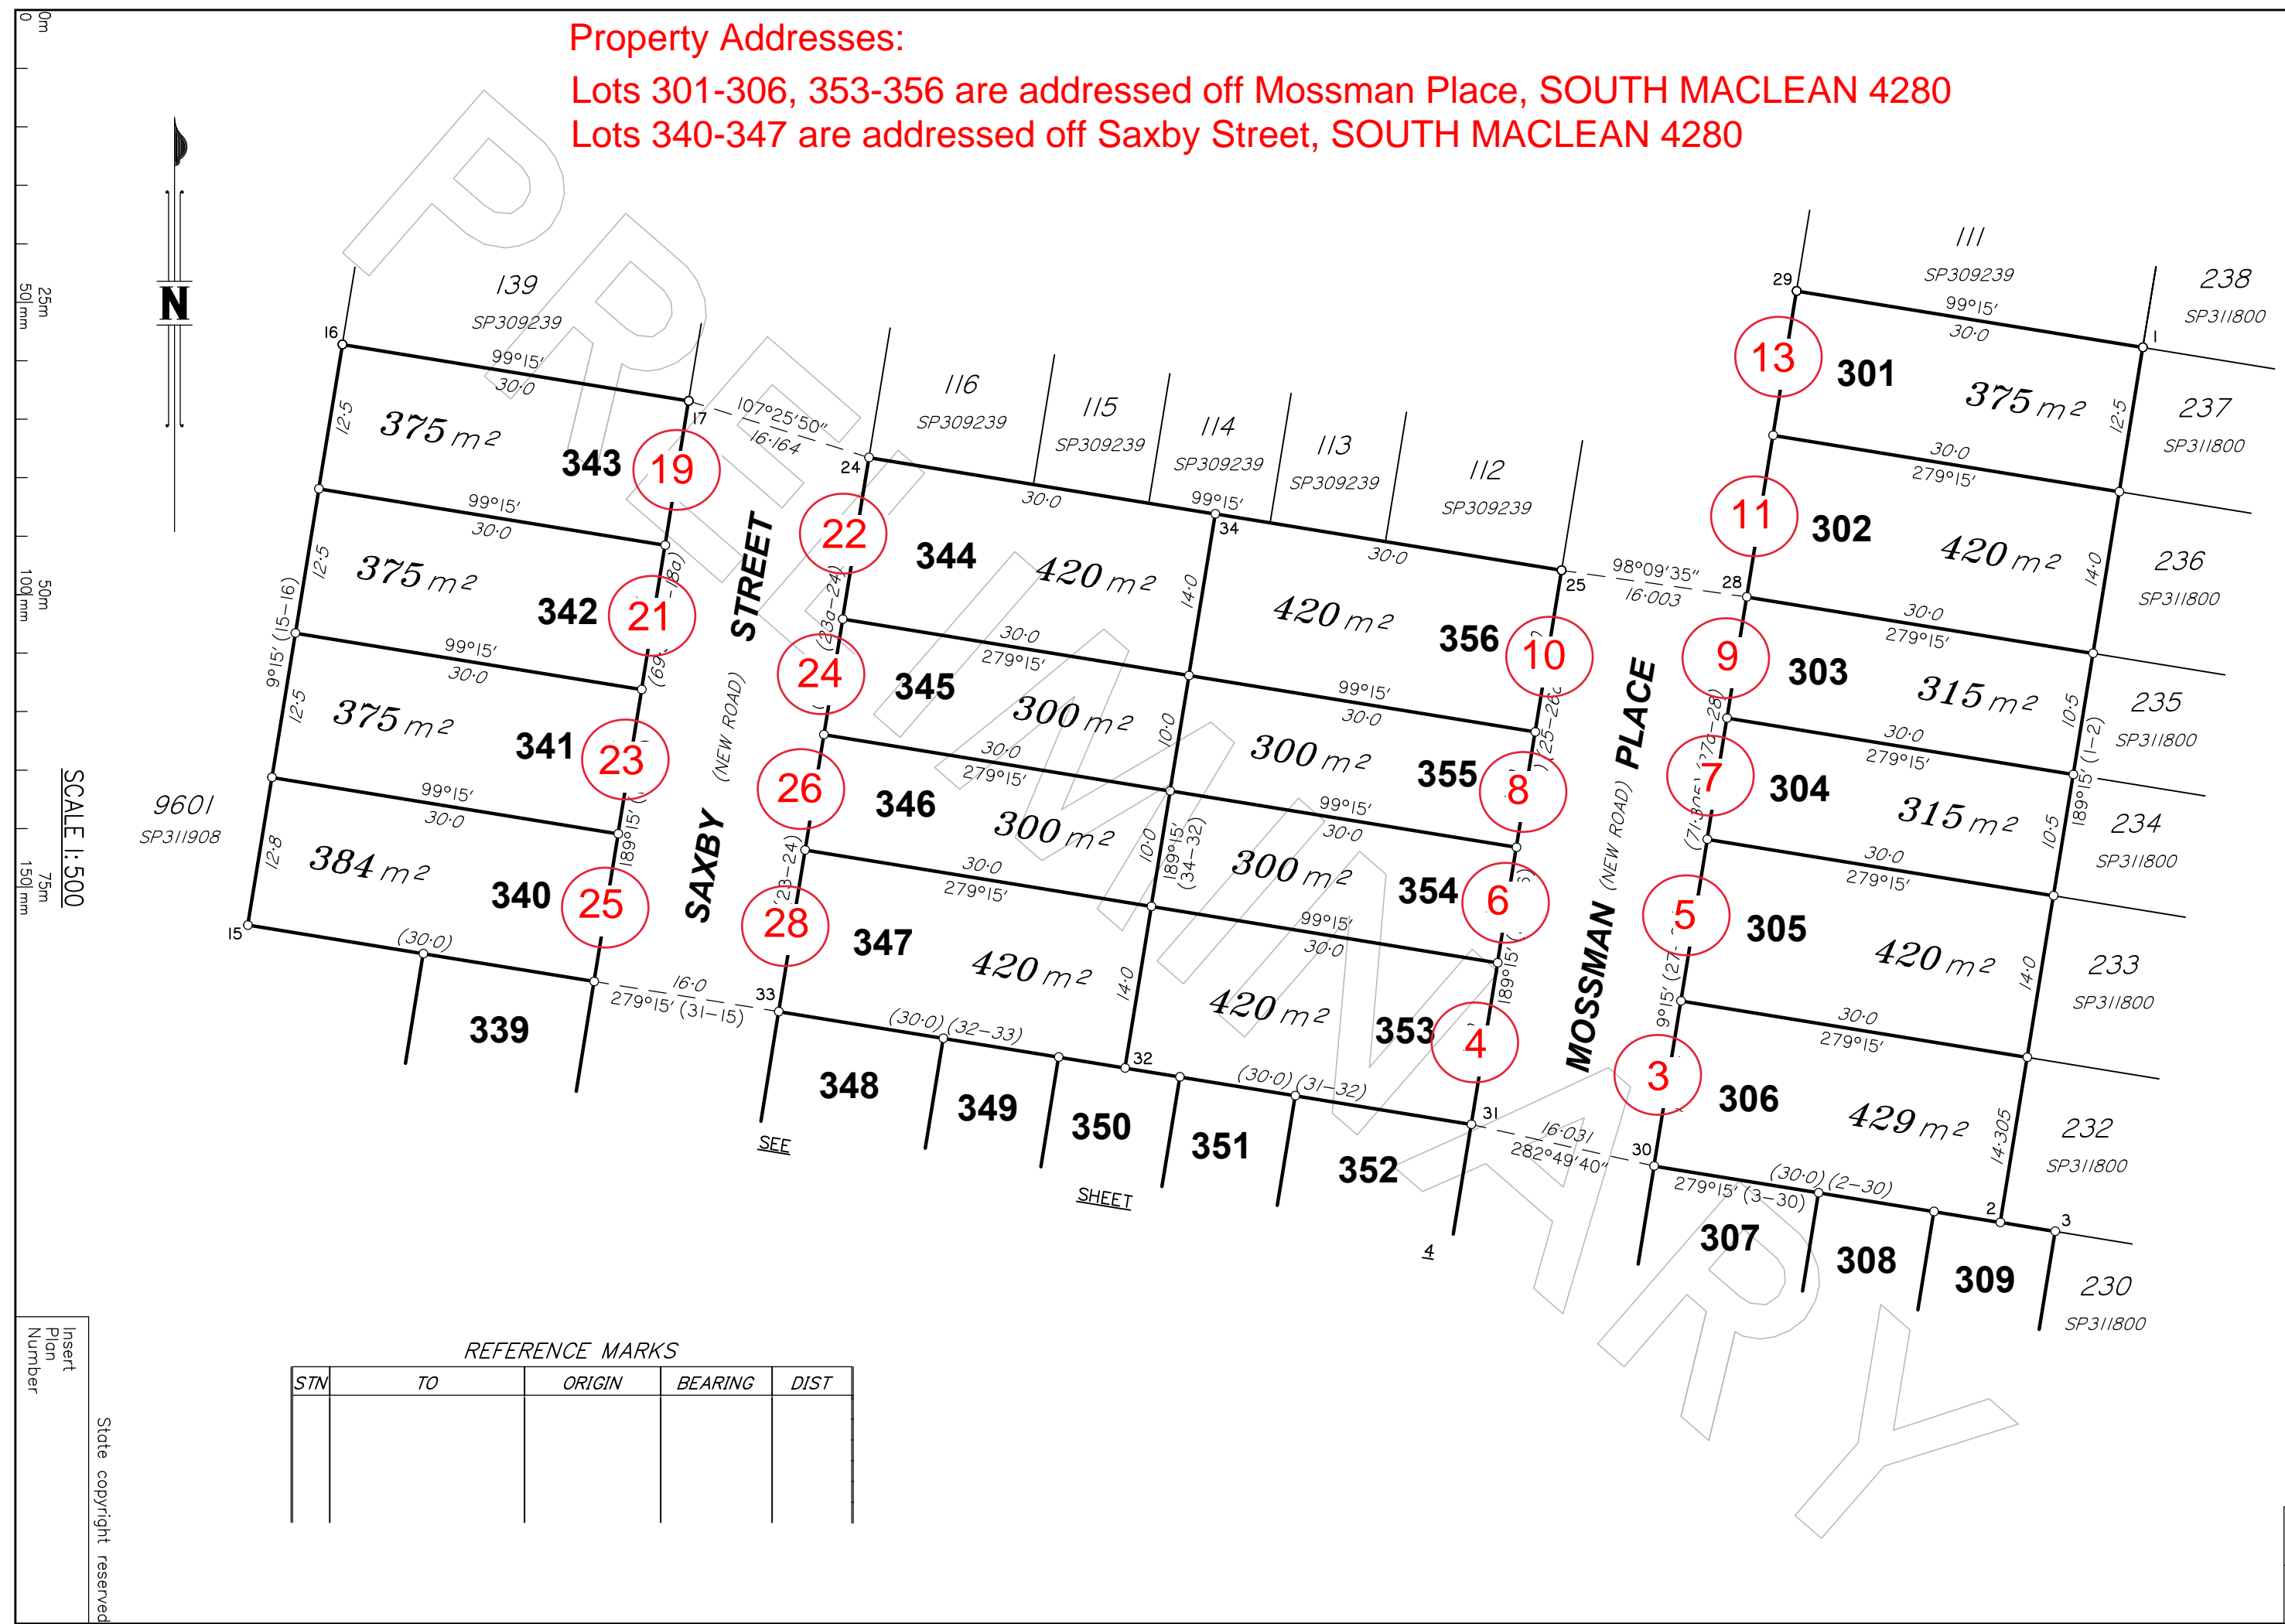

**Property Addresses:**  
 Lots 301-306, 353-356 are addressed off Mossman Place, SOUTH MACLEAN 4280  
 Lots 340-347 are addressed off Saxby Street, SOUTH MACLEAN 4280

SCALE 1:500  
 0m  
 25m  
 50m  
 100mm  
 50m  
 150mm  
 75m

Insert  
 Plan  
 Number  
 State copyright reserved

REFERENCE MARKS

STN	TO	ORIGIN	BEARING	DIST

**Property Addresses:**

**Lots 307-315, 339, 348-352 are addressed off Bremer Street, SOUTH MACLEAN 4280**  
**Lots 316-318, 336-338 are addressed of Saxby Street, SOUTH MACLEAN 4280**

State copyright reserved  
Insert  
Plan  
Number

**Property Addresses:**

- Lots 319, 320, 334 & 335 are addressed off Saxby Street, SOUTH MACLEAN 4280**
- Lots 321-326, 329-333 are addressed Hann Street, SOUTH MACLEAN 4280**
- Lots 327 & 328 are addressed off Calliope Street, SOUTH MACLEAN 4280**