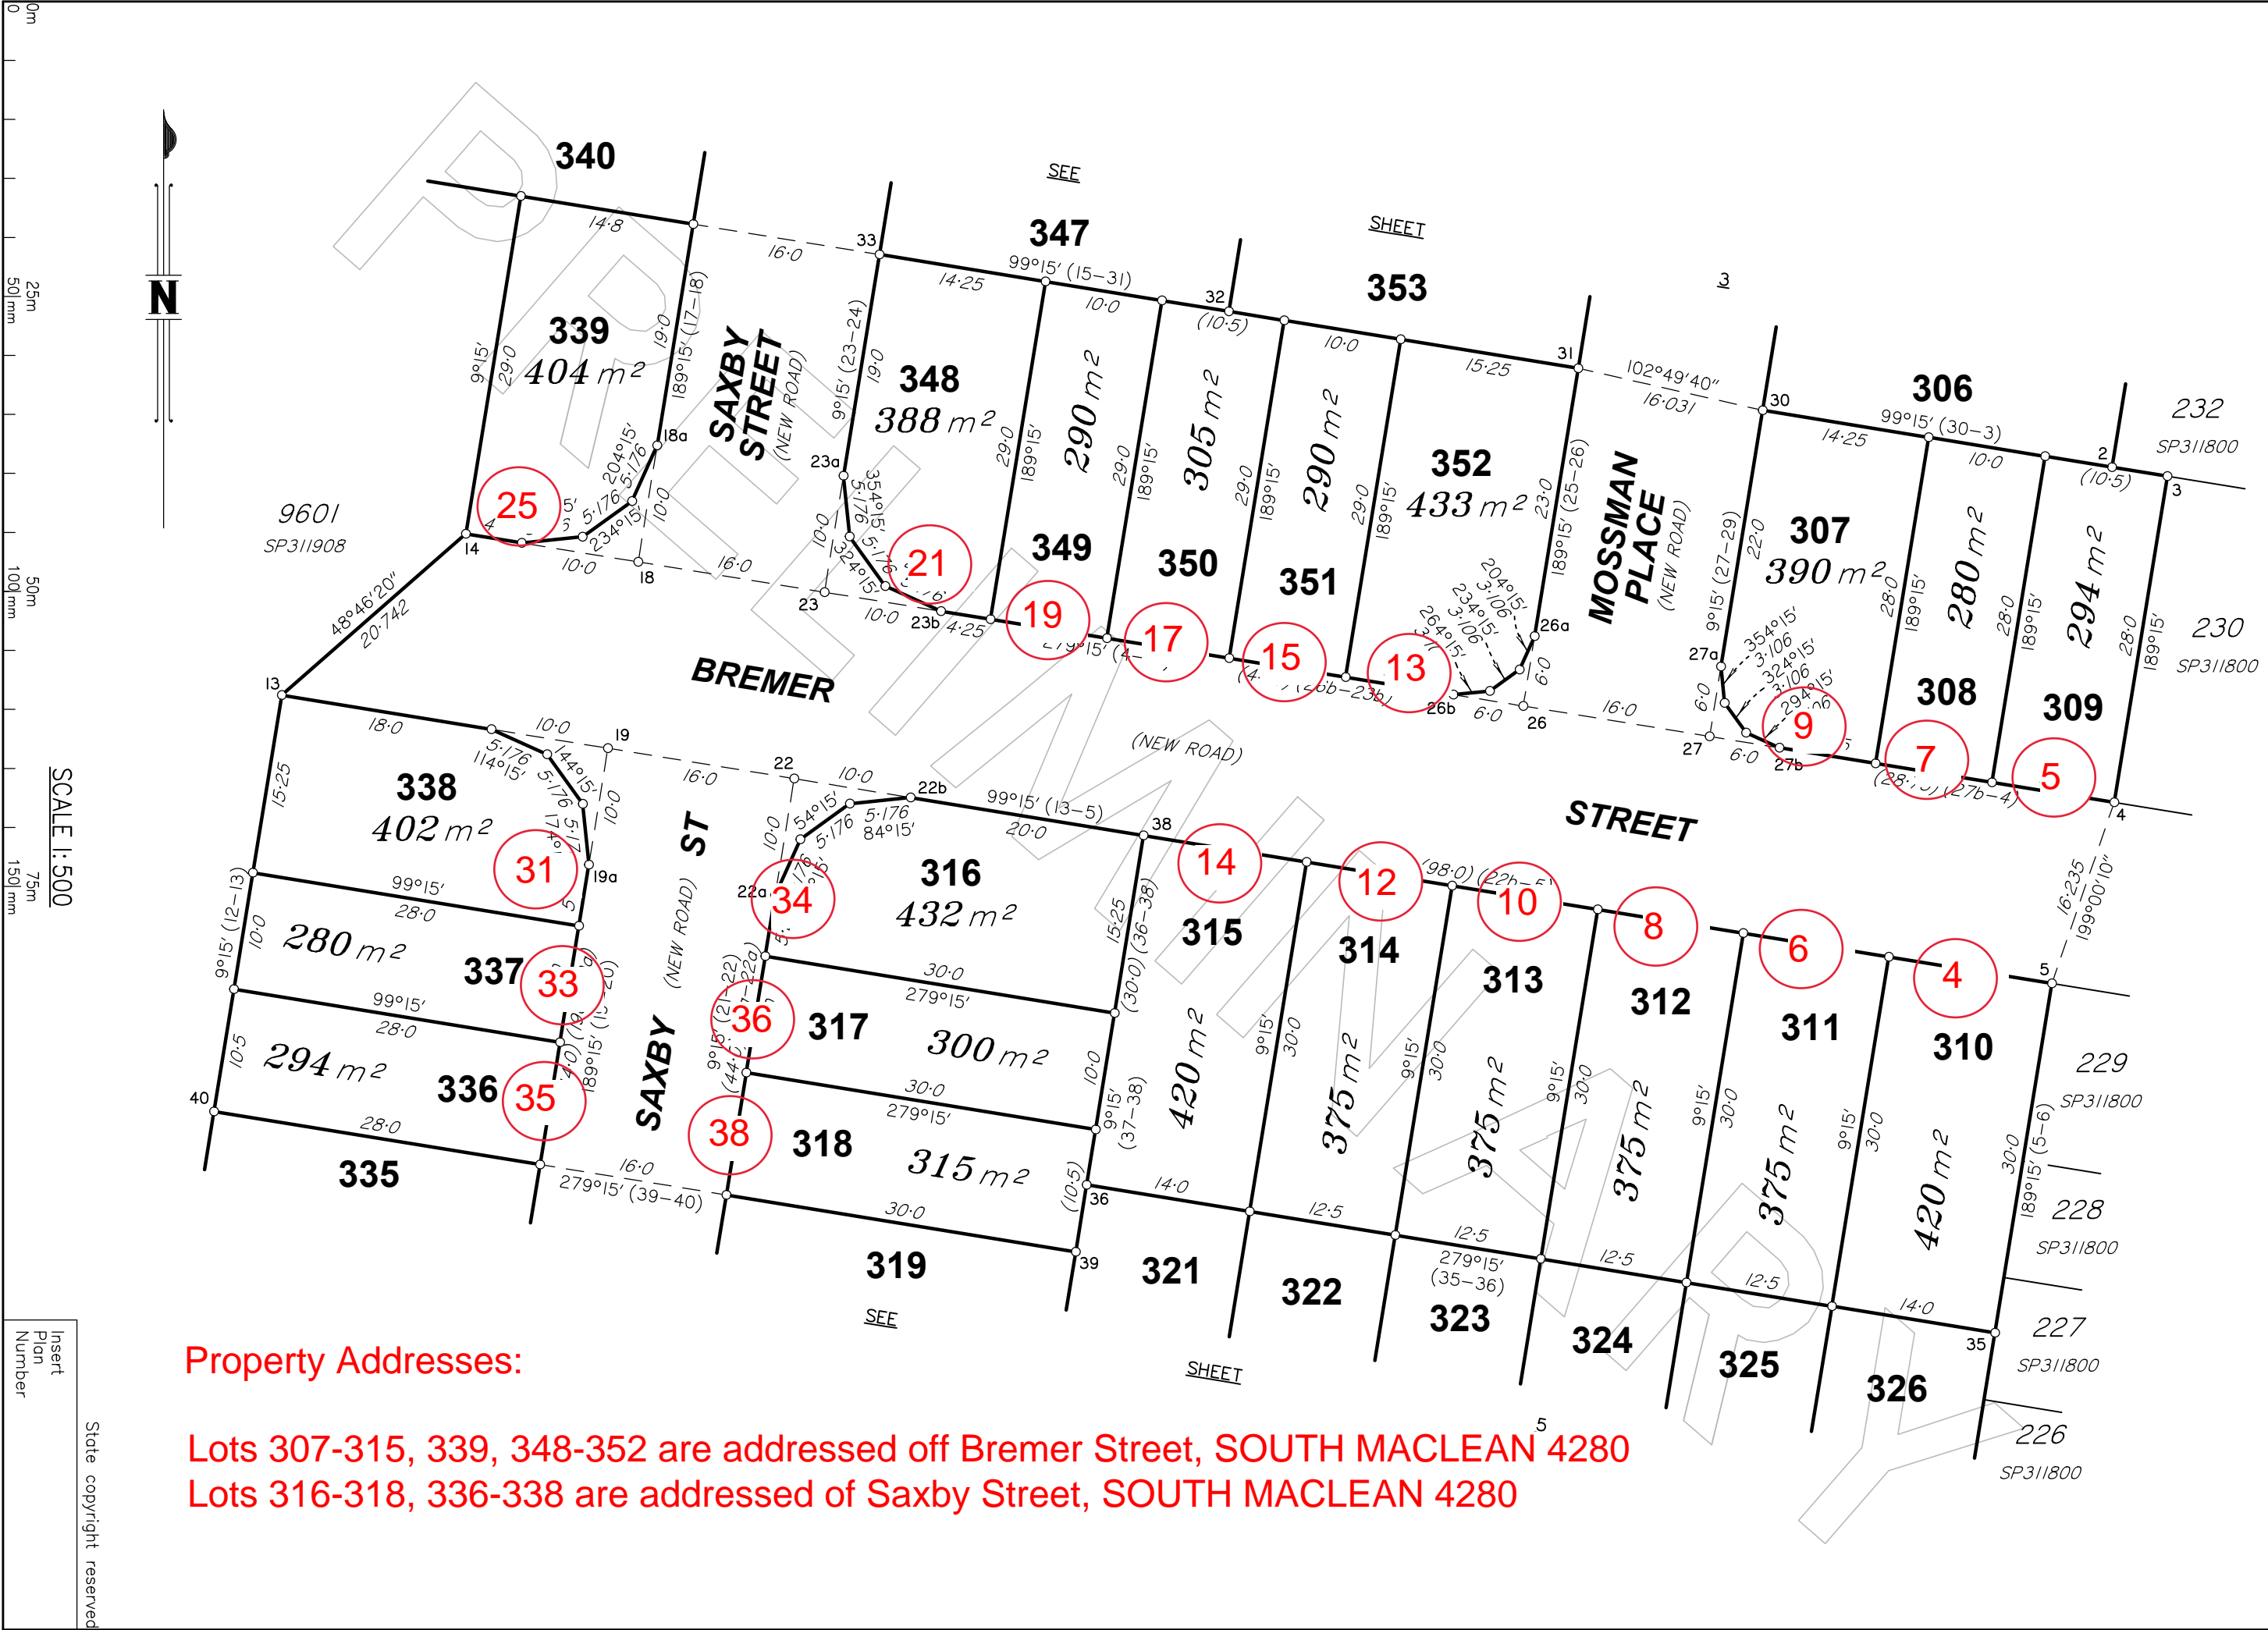

**Property Addresses:**  
 Lots 301-306, 353-356 are addressed off Mossman Place, SOUTH MACLEAN 4280  
 Lots 340-347 are addressed off Saxby Street, SOUTH MACLEAN 4280

SCALE 1:500  
 0m  
 25m  
 50m  
 100mm  
 50m  
 150mm  
 75m

Insert  
 Plan  
 Number  
 State copyright reserved

REFERENCE MARKS

STN	TO	ORIGIN	BEARING	DIST

**Property Addresses:**

**Lots 307-315, 339, 348-352 are addressed off Bremer Street, SOUTH MACLEAN 4280**  
**Lots 316-318, 336-338 are addressed of Saxby Street, SOUTH MACLEAN 4280**

State copyright reserved  
Insert  
Plan  
Number

**Property Addresses:**

- Lots 319, 320, 334 & 335 are addressed off Saxby Street, SOUTH MACLEAN 4280**
- Lots 321-326, 329-333 are addressed Hann Street, SOUTH MACLEAN 4280**
- Lots 327 & 328 are addressed off Calliope Street, SOUTH MACLEAN 4280**

Insert  
Plan  
Number

State copyright reserved