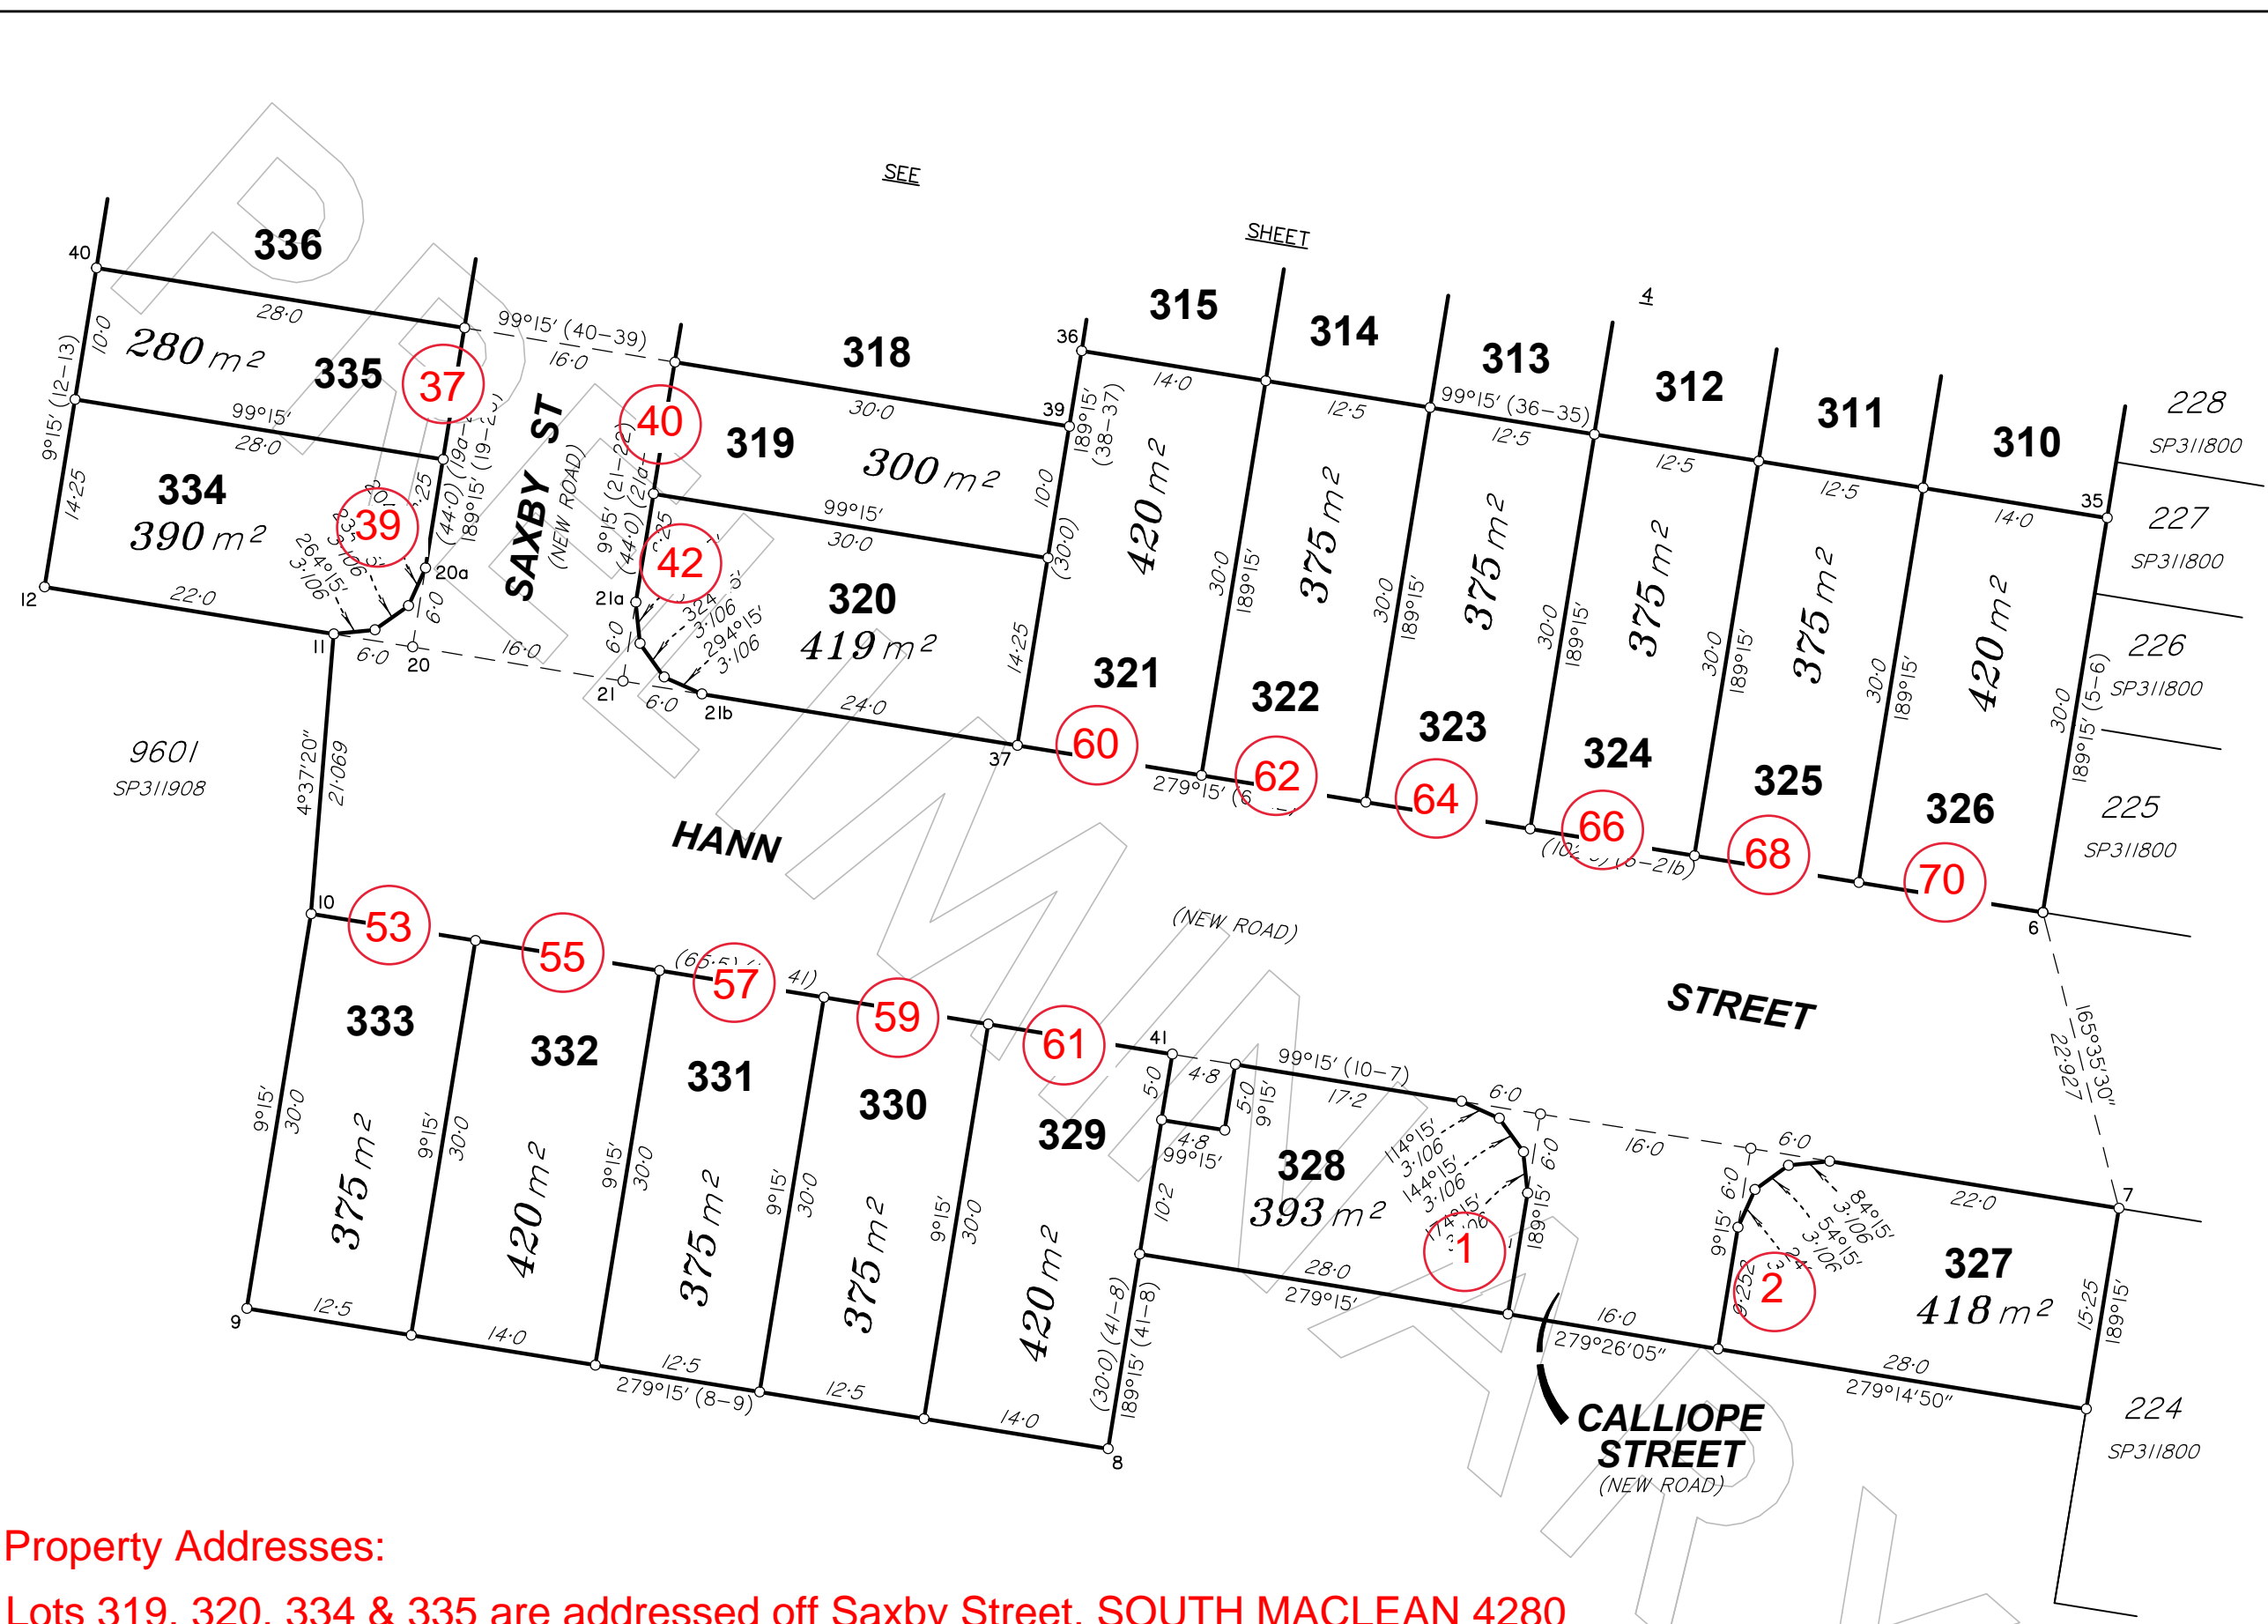

**Property Addresses:**  
 Lots 301-306, 353-356 are addressed off Mossman Place, SOUTH MACLEAN 4280  
 Lots 340-347 are addressed off Saxby Street, SOUTH MACLEAN 4280

SCALE 1:500  
 0m  
 25m  
 50m  
 100mm  
 50m  
 150mm  
 75m

Insert  
 Plan  
 Number  
 State copyright reserved

REFERENCE MARKS

STN	TO	ORIGIN	BEARING	DIST

**Property Addresses:**

**Lots 307-315, 339, 348-352 are addressed off Bremer Street, SOUTH MACLEAN 4280**  
**Lots 316-318, 336-338 are addressed of Saxby Street, SOUTH MACLEAN 4280**

State copyright reserved  
Insert  
Plan  
Number

**Property Addresses:**

- Lots 319, 320, 334 & 335 are addressed off Saxby Street, SOUTH MACLEAN 4280**
- Lots 321-326, 329-333 are addressed Hann Street, SOUTH MACLEAN 4280**
- Lots 327 & 328 are addressed off Calliope Street, SOUTH MACLEAN 4280**